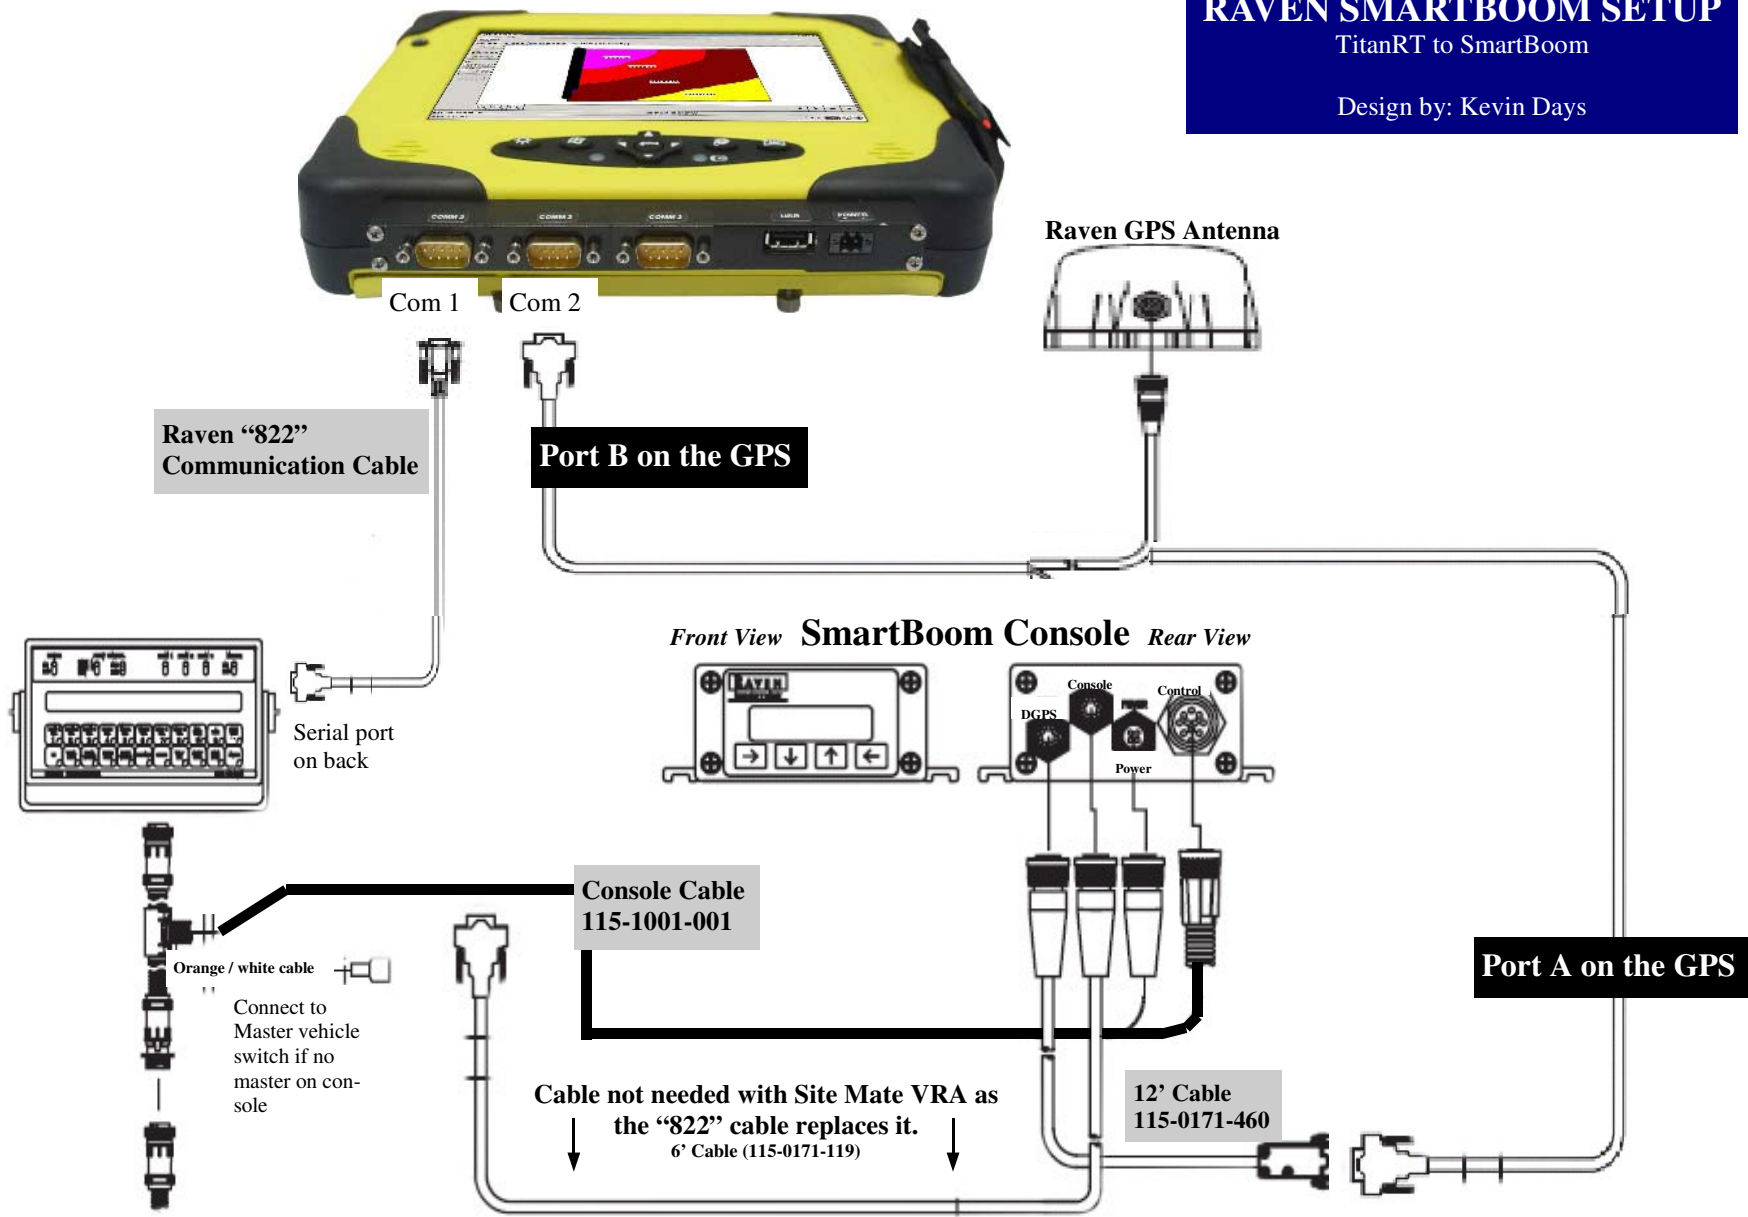

RAVEN SMARTBOOM SETUP
 TitanRT to SmartBoom
 Design by: Kevin Days

SmartBoom works with SCS 440, SCS 450, SCS 460, or SCS 660 consoles only