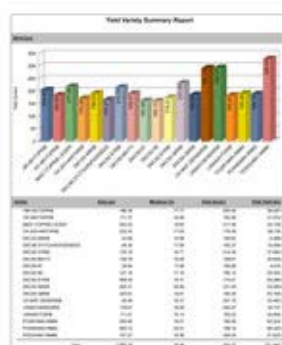

[Visit our new website...](#)

Yield by Variety Graph Report

Did you know that Farm Works Software® version 2015.07 includes a new **Yield by Variety Graph Report**? It is one of the most popular reports in Farm Works. Just go to the Reports button and select the Field category to find the new report. This report compares your planting data to your yield data and displays a graph to better understand which seed varieties performed the best.