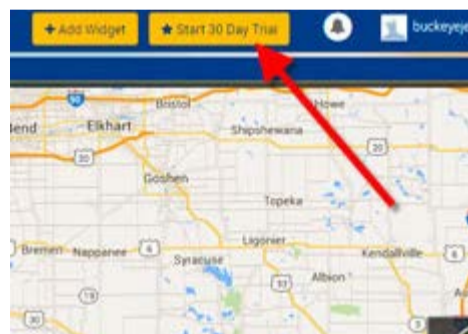

Free Trial with Connected Farm Standard

If you are using the basic Connected Farm features for free, now is the perfect time to try out Connected Farm Standard for 30 days at no cost. Just login to your Connected Farm account and click the "Start 30 Day Trial" button. Once you click the trial button, you will immediately experience the additional features of Connected Farm Standard. Also keep in mind if you are using a Trimble display (TMX-2050™, FMX®, or CFX-750) with a DCM-300 modem, the 30 day trial allows you to wirelessly transfer your task data into Connected Farm and Farm Works Software.